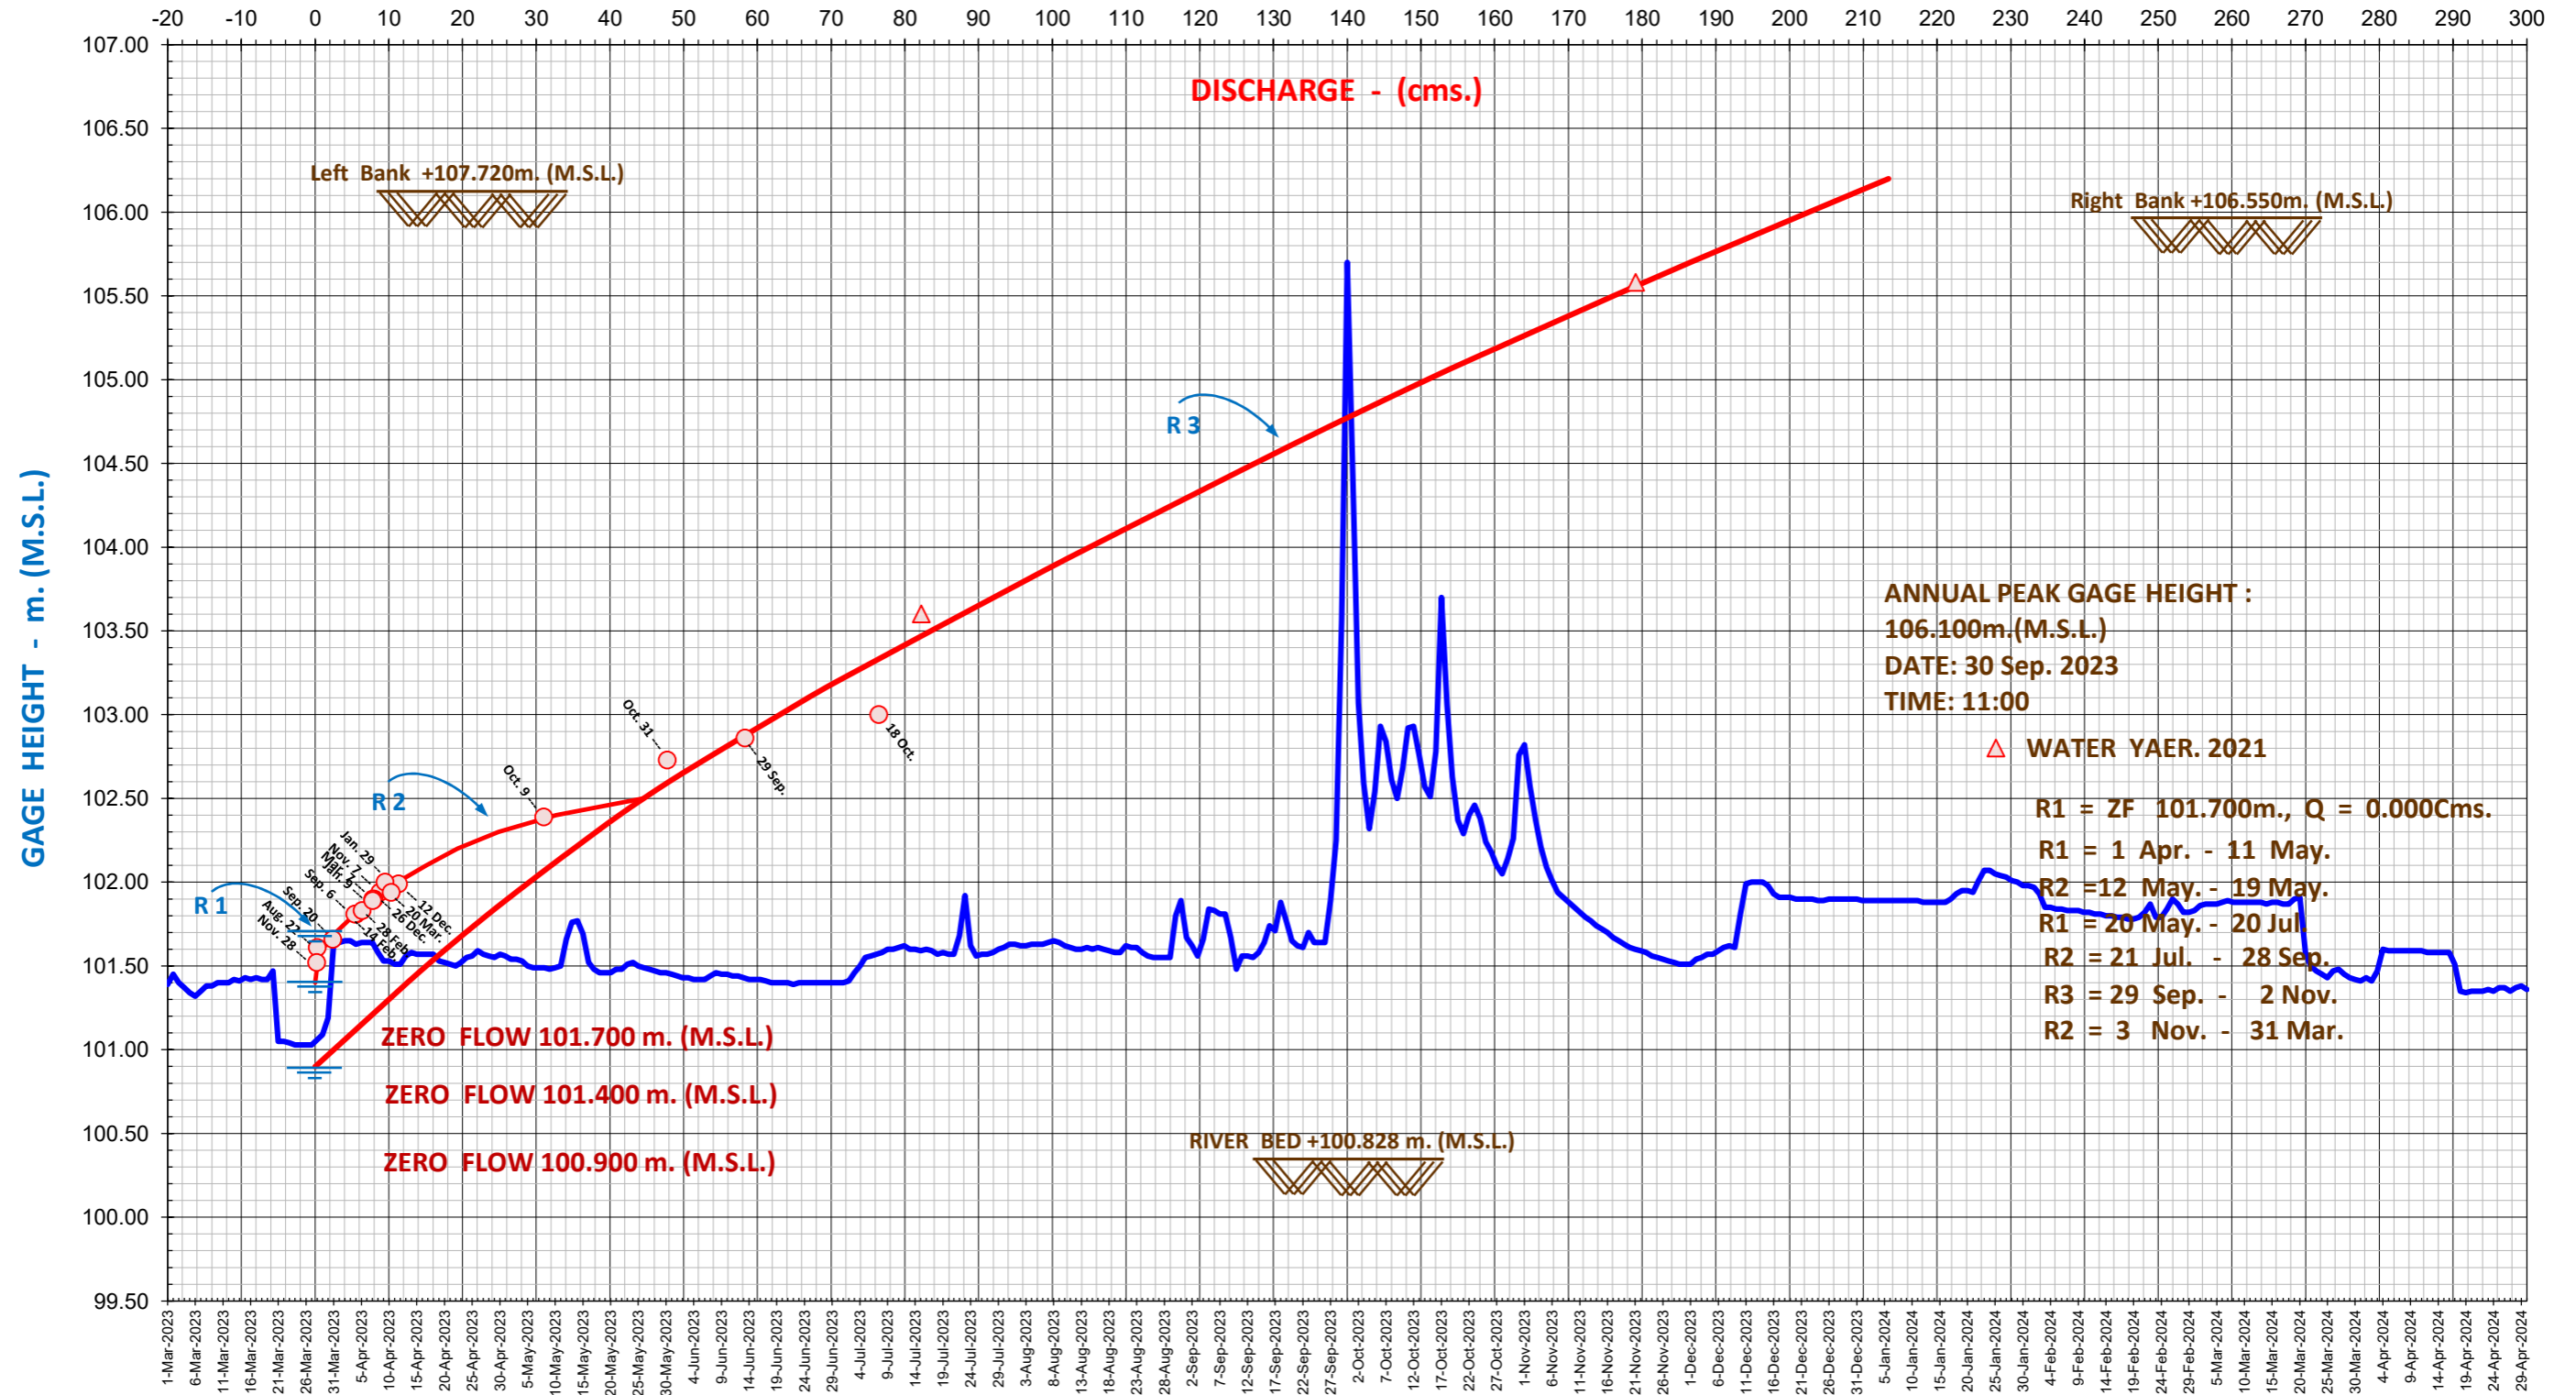

DAILY MEAN GAGE HEIGHT AND RATING CURVE WATER YEAR 2023

STATION Y.26 HUAI MAE MOK AT. BAN MAE PHU THOEN M. LAMPANG

April	May	June	July	August	September	October	November	December	January	February	March
-------	-----	------	------	--------	-----------	---------	----------	----------	---------	----------	-------